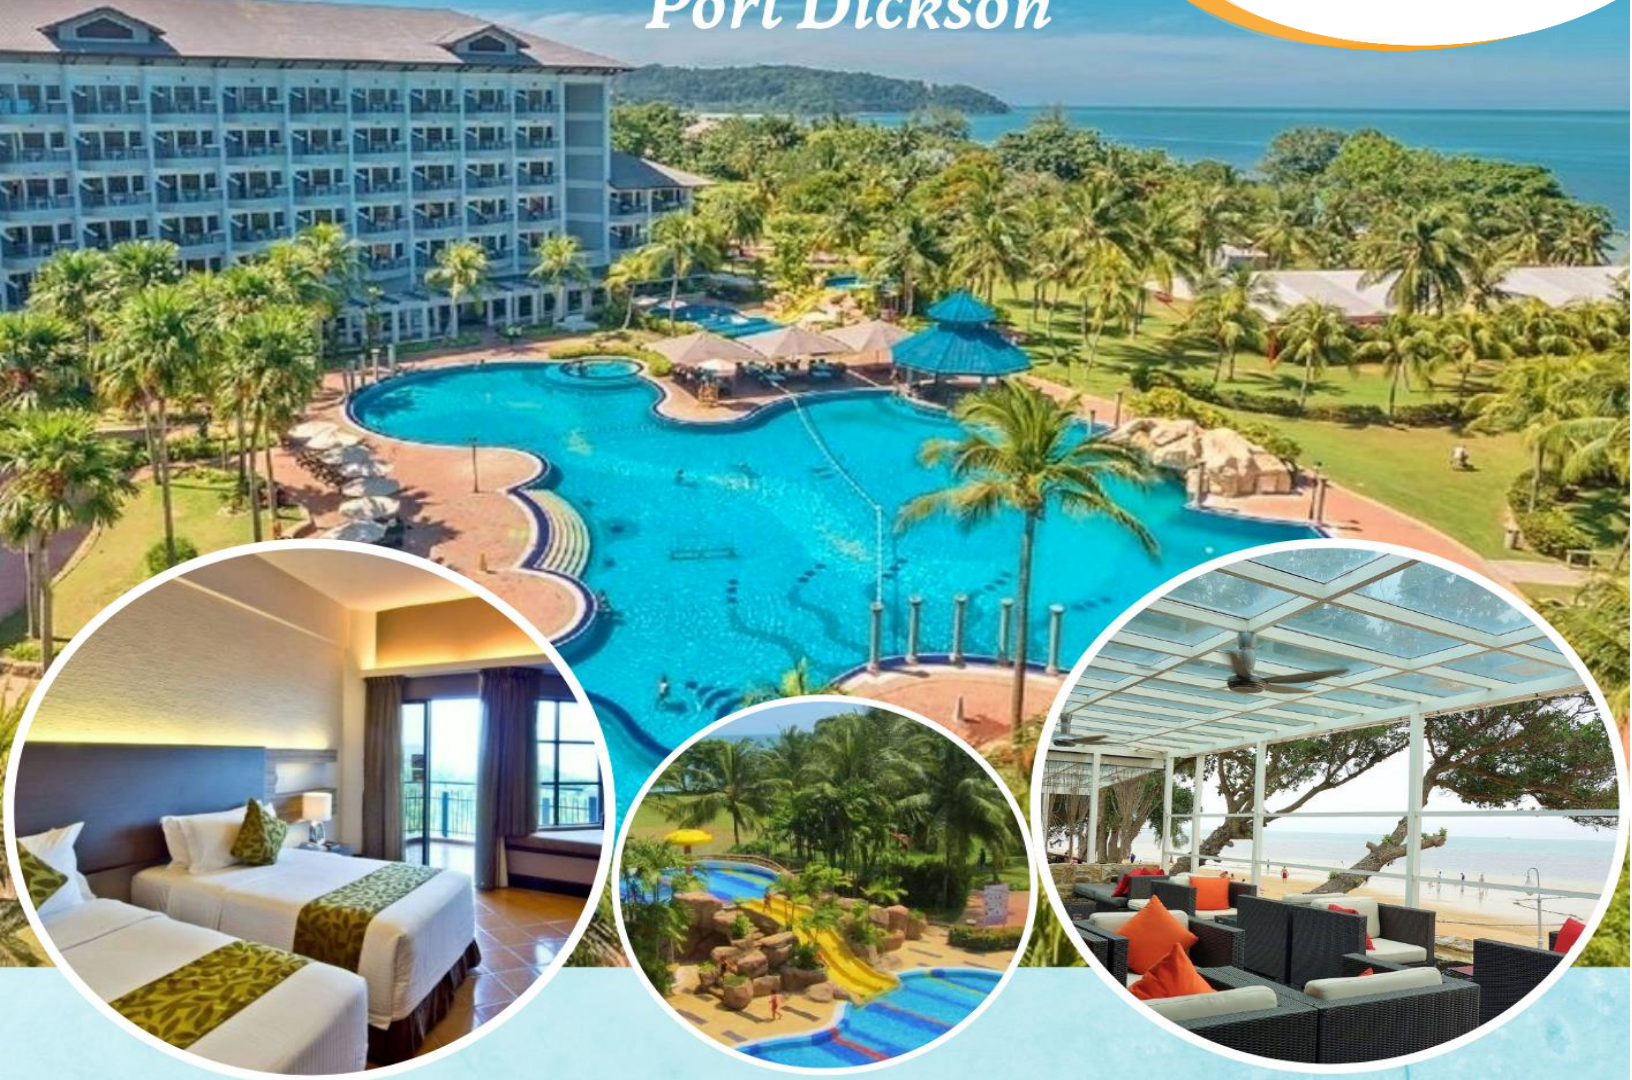

thistle
PORT DICKSON RESORT
★★★★★

Wild Sales
Port Dickson

Holiday@asia®

DELUXE ROOM

DELUXE ROOM SEAFRONT

SUN - THURS

FRI - SAT

RM **250** NETT