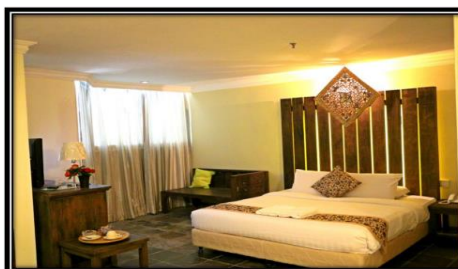

EAGLE BAY HOTEL, LANGKAWI

ROOM TARIFF 2021 (MYR)

Room Category	Bedding	Per Room Per Night
Superior Twin	2 Single	140.00
Superior Double	1 King	150.00
Superior Triple	1 Queen & 1 Single	170.00
Deluxe Family	2 Queen	200.00
King Suite	1 King	230.00
Family Suite	2 Queen	260.00
Extra Mattress		50.00

1. All room rates are quoted per room per night in Ringgit Malaysia(MYR) and subject to change without prior notice. All meal rates quoted based on adult/child accordingly.
2. Rates are ✪inclusive of breakfast base on category of room.
3. For <Peak> & <Super Peak> surcharge, please refer to our calendar 2021.
4. Children age between 4-12 years old can share room with parent using existing bed. Additional charge for breakfast applied at MYR18/pax.
5. Check-in time is 3pm, check out time is 12pm. ♥Half day room charge – after 12pm, ♥Full day room charge after 5pm check out ☑(subject to room availability).

Superior Twin

Superior Double

Superior Triple

Deluxe Family

King Suite

Family Suite

► Nearby Attractions ◀

Eagle Square-5mins